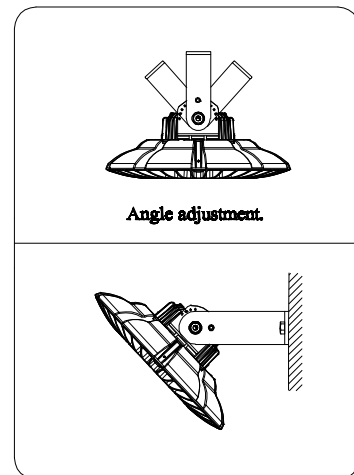

AOK i Series LED Recessed Light

check whether it concerns an AC(Alternating Current)based or DC(Direct Current) based system

⚠ Caution:
Switch Off the Power Supply

New Installation

AC Based System

DC Based System

⚠ Caution:

- 1 Turn power Off During Installation.
Do Not Connect Or Disconnect Unae Load
- 1 Caution Risk of Fire.

Bracket dimension

Packing List

LED High Bay Light :1PCS
Quick Installation Guide:1PCS

The product (LED lighting equipment, electrical , electronic equipment) should not be placed in municipal waste. Check local regulations for disposal of electronic products.