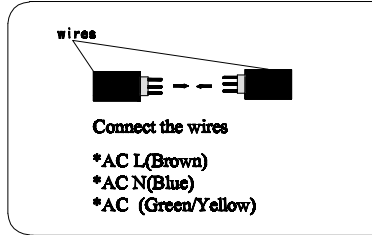

AOK i Series LED Recessed Light

check whether it concerns an AC(Alternating Current)based or DC(Direct Current) based system

⚠ Caution:
Switch Off the Power Supply

New Installation

AC Based System

DC Based System

⚠ Caution:

- 1 Turn power Off During Installation.
Do Not Connect Or Disconnect Unae Load
- 1 Caution Risk of Fire.

Bracket dimension

Packing List

LED High Bay Light :1PCS
Quick Installation Guide:1PCS

The product (LED lighting equipment, electrical , electronic equipment) should not be placed in municipal waste. Check local regulations for disposal of electronic products.