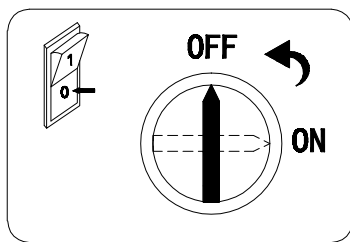

AOK i Series LED Recessed Light

check whether it concerns an AC(Alternating Current)based or DC(Direct Current) based system

⚠ Caution:
Switch Off the Power Supply

New Installation

AC Based System

DC Based System

⚠ Caution:

- 1 Turn power Off During Installation.
Do Not Connect Or Disconnect Unae Load
- 1 Caution Risk of Fire.

Bracket dimension

Packing List

LED High Bay Light :1PCS
Quick Installation Guide:1PCS

The product (LED lighting equipment, electrical , electronic equipment) should not be placed in municipal waste. Check local regulations for disposal of electronic products.