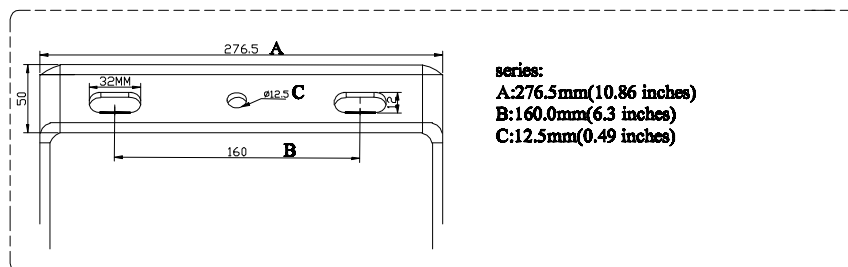

⚠ Caution:

- 1 Turn power Off During Installation.
Do Not Connect Or Disconnect Unae Load
- 1 Caution Risk of Fire.

Bracket dimension

Packing List

LED High Bay Light :1PCS
Quick Installation Guide:1PCS

The product (LED lighting equipment, electrical , electronic equipment) should not be placed in municipal waste. Check local regulations for disposal of electronic products.