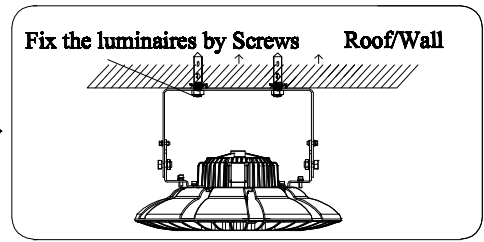

AOK i Series LED Recessed Light

check whether it concerns an AC(Alternating Current)based or DC(Direct Current) based system

⚠ Caution:
Switch Off the Power Supply

New Installation

AC Based System

DC Based System

⚠ Caution:

- 1 Turn power Off During Installation.
Do Not Connect Or Disconnect Unae Load
- 1 Caution Risk of Fire.

Bracket dimension

Packing List

LED High Bay Light :1PCS
Quick Installation Guide:1PCS

The product (LED lighting equipment, electrical , electronic equipment) should not be placed in municipal waste. Check local regulations for disposal of electronic products.