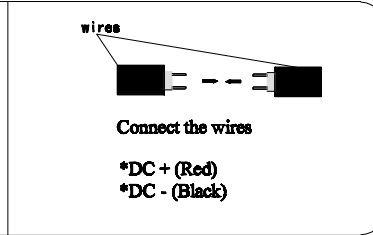

AOK i Series LED Recessed Light

check whether it concerns an AC(Alternating Current)based or DC(Direct Current) based system

⚠ Caution:
Switch Off the Power Supply

New Installation

AC Based System

DC Based System

⚠ Caution:

- 1 Turn power Off During Installation.
Do Not Connect Or Disconnect Unae Load
- 1 Caution Risk of Fire.

Bracket dimension

Packing List

LED High Bay Light :1PCS
Quick Installation Guide:1PCS

The product (LED lighting equipment, electrical , electronic equipment) should not be placed in municipal waste. Check local regulations for disposal of electronic products.