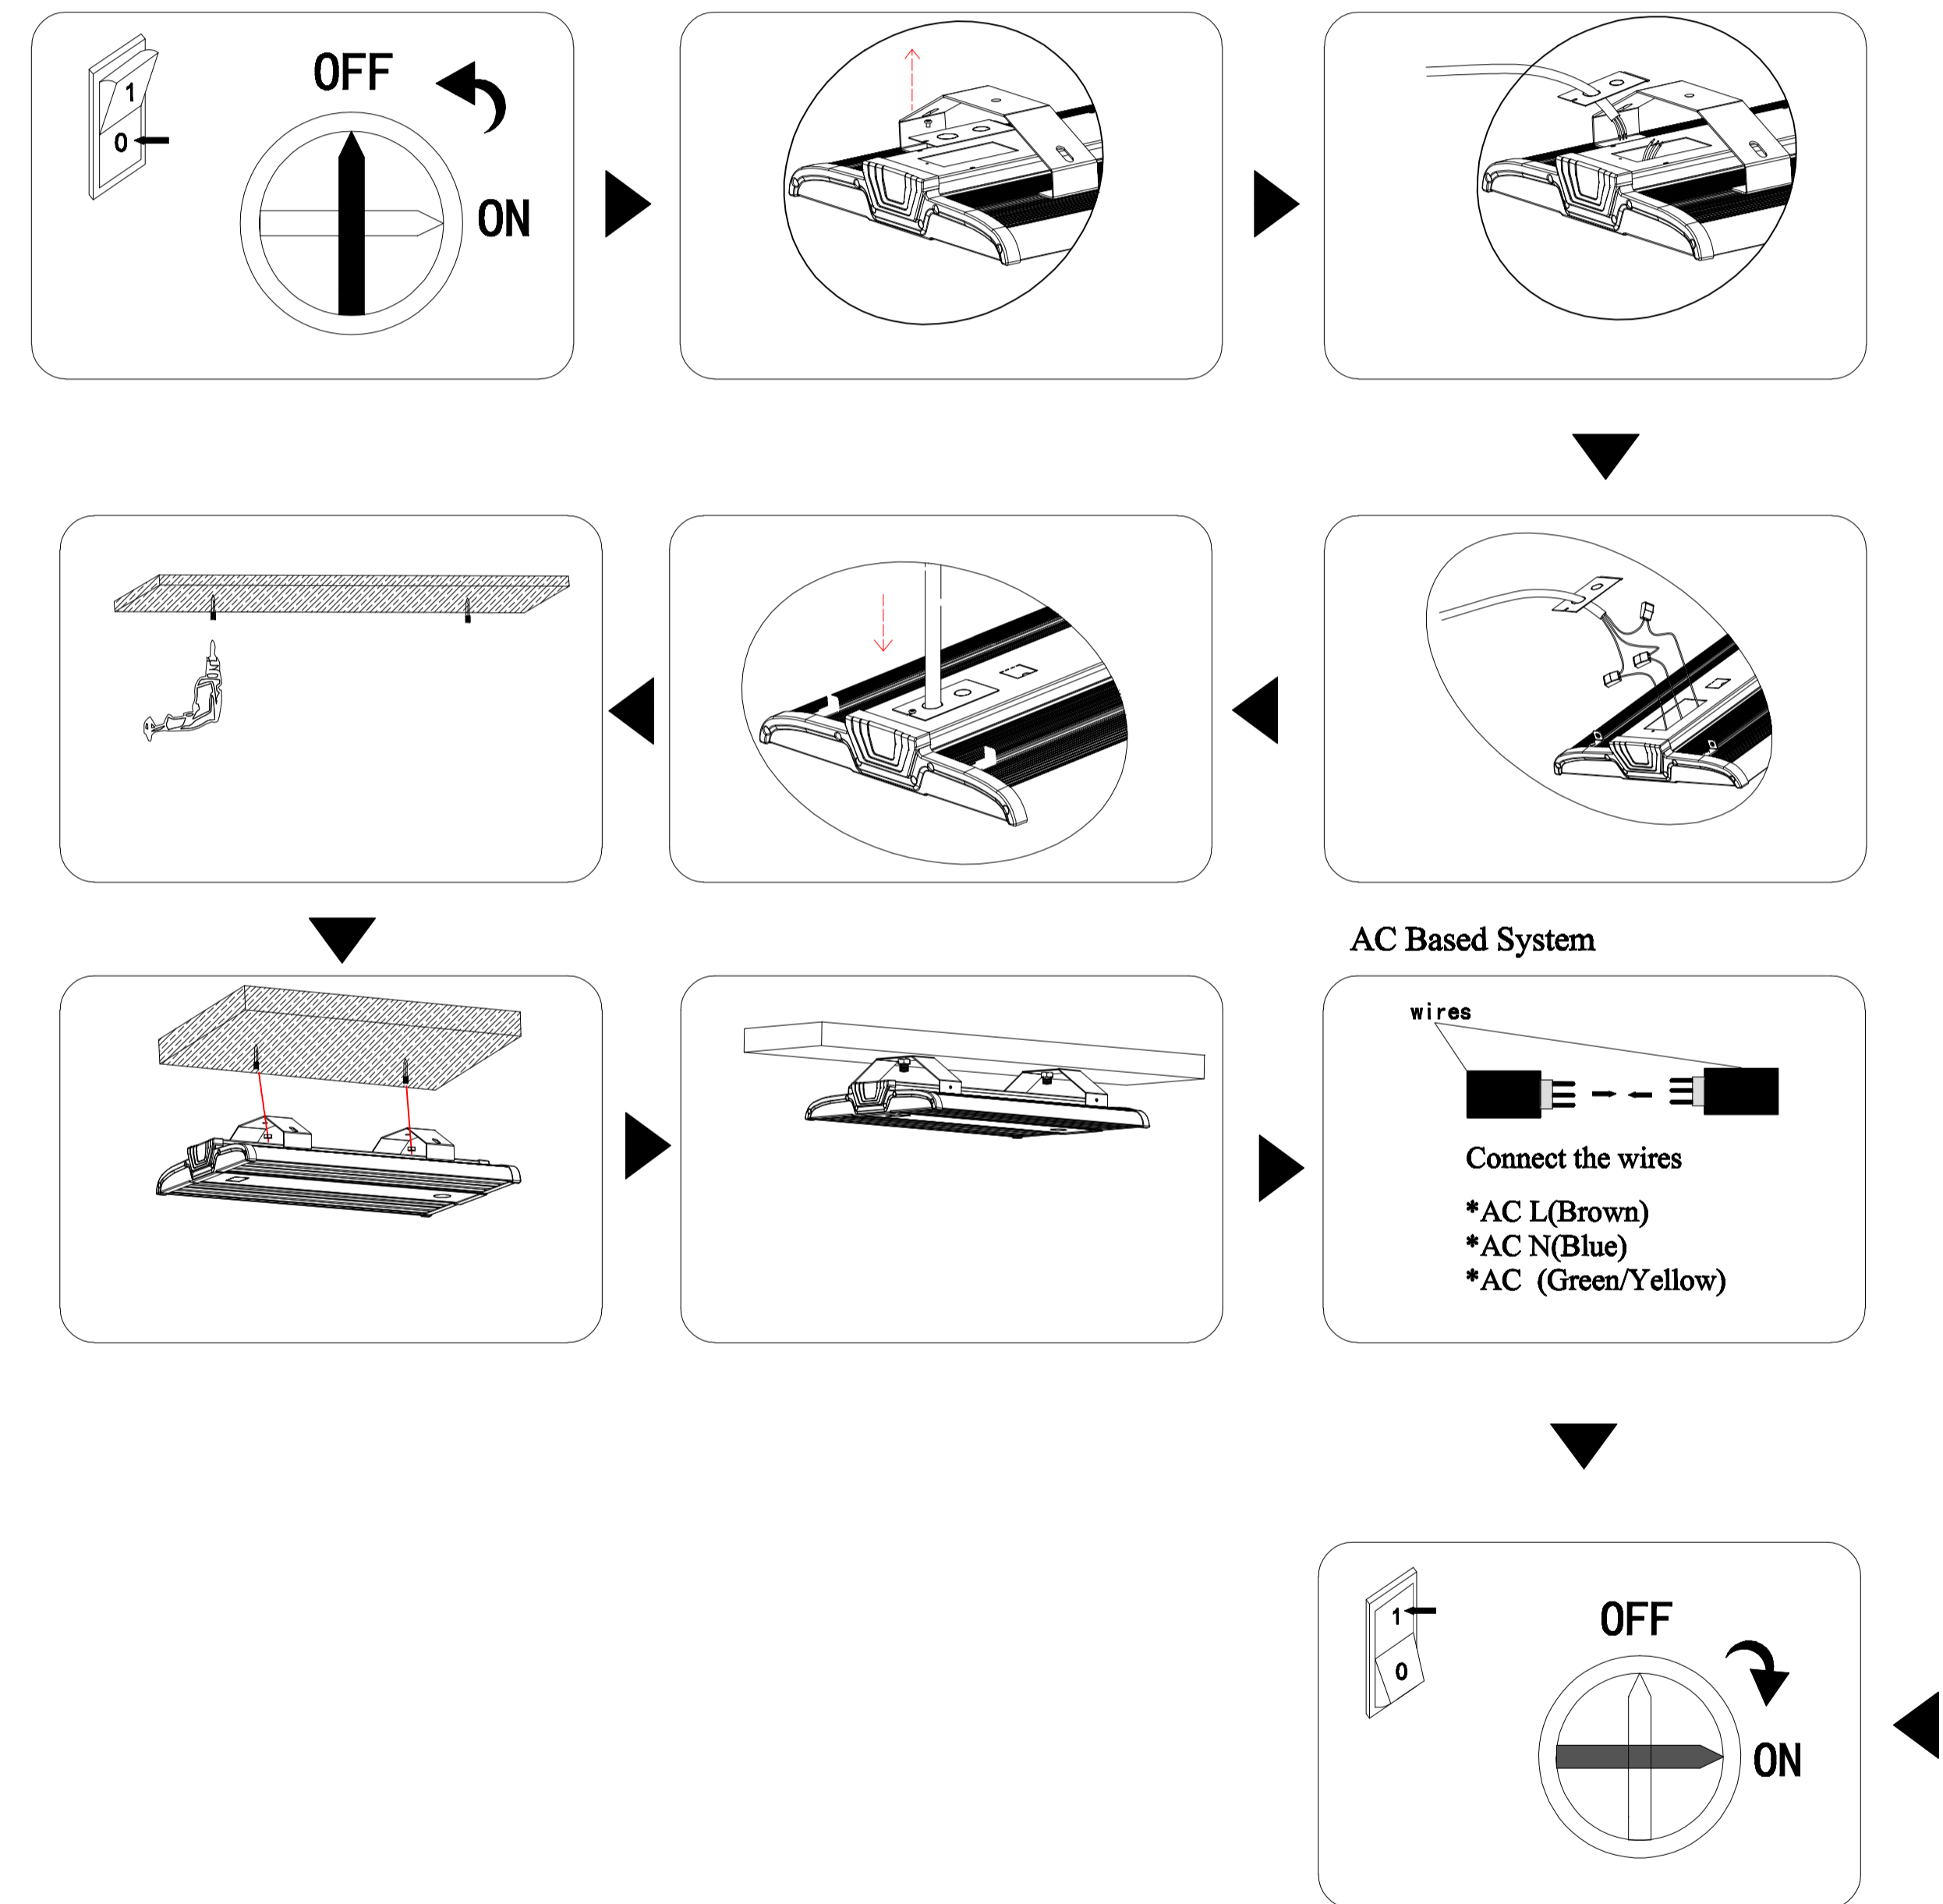

AOK iH Linear High Bay Light

check whether it concerns an AC(Alternating Current)based or DC(Direct Current) based system

⚠ Caution:
Switch Off the Power Supply