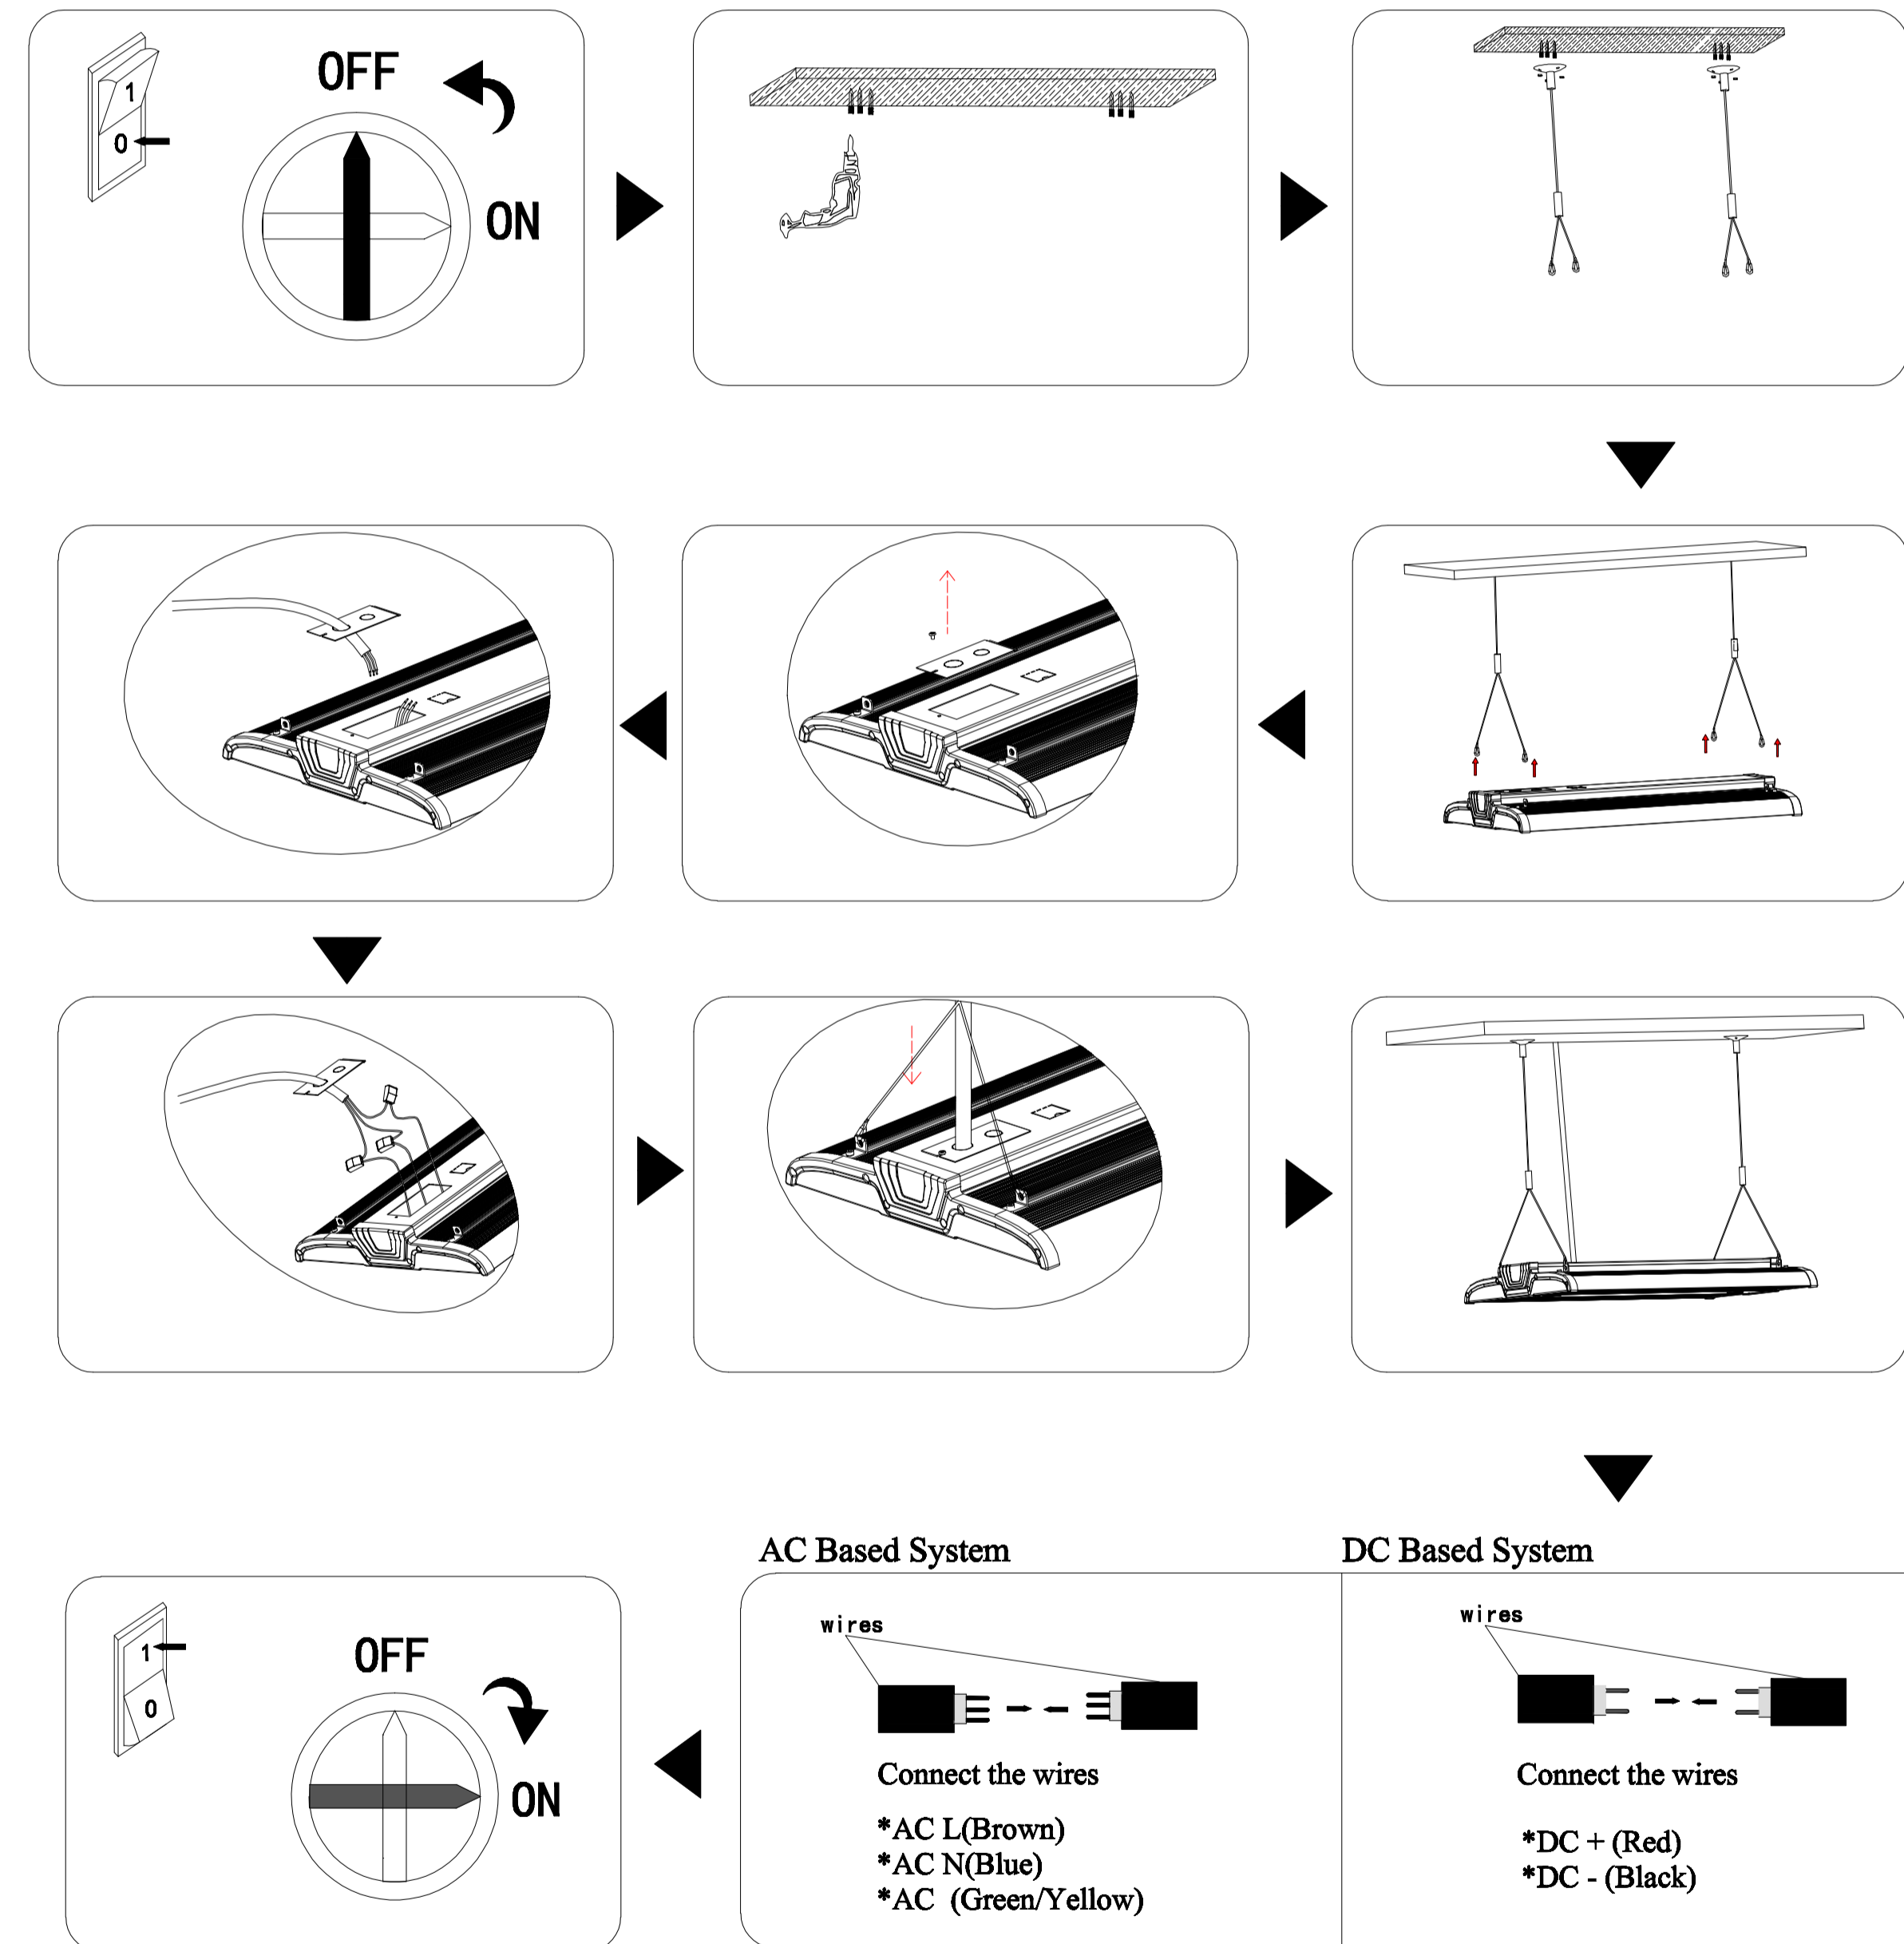

AOK iH Linear High Bay Light

check whether it concerns an AC(Alternating Current)based or DC(Direct Current) based system

⚠ Caution:
Switch Off the Power Supply

The product (LED lighting equipment, electrical , electronic equipment) should not be placed in municipal waste. Check local regulations for disposal of electronic products.

& Features and specifications are subject to change without notice.

& The product color may be different with actual due to discrepancy of camera or screen settings.

AOK iH Linear High Bay Light

check whether it concerns an AC(Alternating Current)based or DC(Direct Current) based system